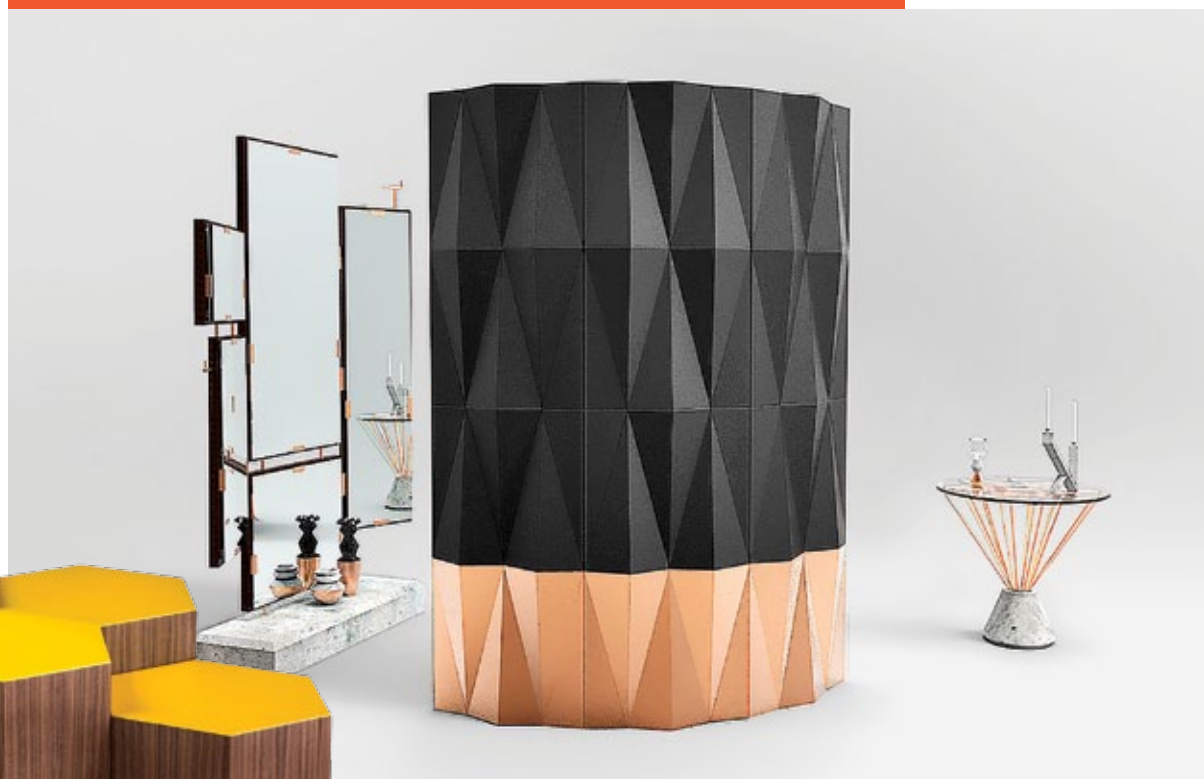

abstract expressions

1. Driade, driade.com.
2. Hudson Furniture, hudsonfurnitureinc.com.
3. Blu Dot, bludot.com.
4. Bruno Moinard, through Avenue Road, avenue-road.com.
5. Fendi Casa, through Luxury Living Group, luxurylivinggroup.com.
6. Branca-Lisboa, branca-lisboa.com.
7. Lapidida, lapidida.com.
8. Jonathan Charles, jonathancharles.com.
9. Speke Klein, spekeklein.com.
10. Barel, barel.it.

Q+A

Holly Hunt Enterprises, hollyhunt.com.

what a gem!

1. Newel, newel.com.
2. Gold Leaf Design Group, goldleafdesigngroup.com.
3. Ted Boerner, tedboerner.com.
4. Erin Sullivan Objects, esobjects.com.
5. Insidherland, insidherland.com.
6. Kavante, kavante.com.
7. Idealmarmo Casa, idealmarmo.it.
8. Konekt, konektfurniture.com.
9. Cassina, cassina.com.

color wash

1. Glas Italia, through Suite NY, suiteiny.com.
2. BD Barcelona Design, bdbarcelona.com.
3. B. Pila Design, bpiladesign.com.
4. Dar en Art, darenart.com.
5. Studio DeForm, studiodeform.com.
6. Bellini Italian Home, bellinimodernliving.com.
7. Zoë Pawlak and Jeff Martin Joinery, jeffmartinjoinery.ca.
8. Pulpo, through Avenue Road, avenue-road.com.

treasure chests

1. Visionnaire, visionnaire-home.com.
2. Glas Italia, glasitalia.com.
3. Porada, through Atelier, atelier-nyc.com.
4. Douglas Design Studio, douglasdesignstudio.com.
5. Tresserra Collection, tresserra.com.
6. Deesawat, deesawat.com.
7. Minotti, through DDC, ddcnyc.com.
8. Bentley Home, through Luxury Living Group, luxurylivinggroup.com.
9. Jimmy Delatour, delatourdesignlab.com.
10. D75 Illuminants Sweden, d75.se.

out of the woods