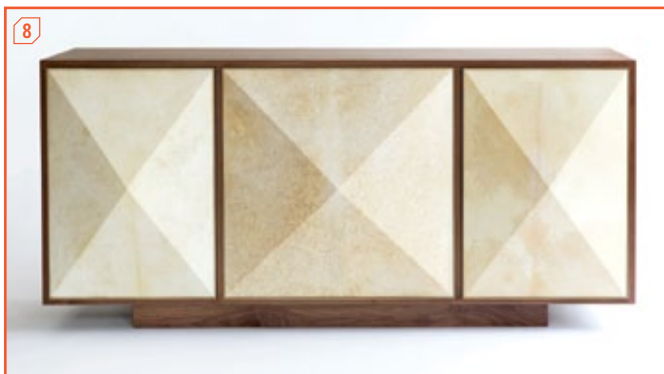

## what a gem!

Brilliant from every angle

1. GRL4705 Modern Geometric table in glass, gilt wood, and brass by Newel. **circle 447**
2. Prismic console in birch and mango wood by Gold Leaf Design Group. **circle 448**
3. Cumulus bed in walnut with tufted wool upholstery by Ted Boerner. **circle 449**
4. Hex tables in white-lacquered wood, polished brass, and Lucite by Erin Sullivan Objects. **circle 450**
5. Three Rocks table in walnut veneer by Insidherland. **circle 451**
6. Viceroy dining table in stonewashed and stained oak by Kavante. **circle 452**
7. Alessia Bettazzi and Pierluigi Percoco's Cave side table in marble by Idealmarino Casa. **circle 453**
8. Pyramid sideboard in walnut with brass-framed goatskin-parchment doors by Konekt. **circle 454**
9. Franco Albini's Stadera desk with steel base in matte black finish, Canaletto walnut top, and saddle-leather writing surface by Cassina. **circle 455** ➔